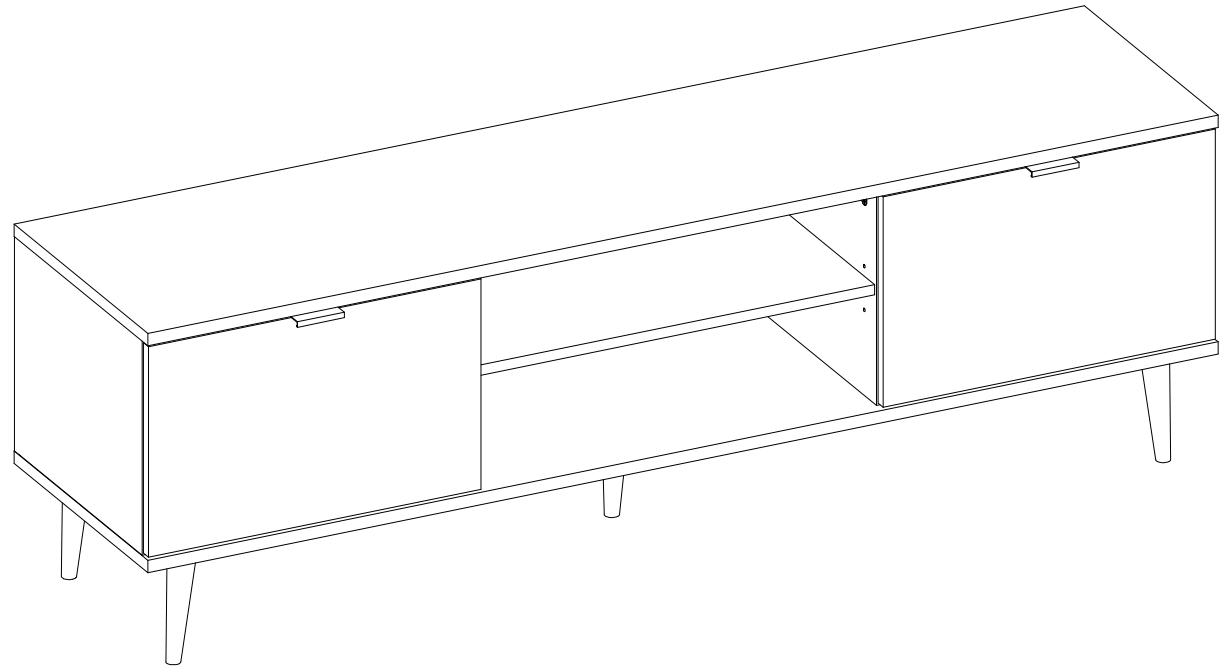

# GÖ55/137

Item Name	Göteborg 55
Colors 1	White/Sonoma oak.
Colors 2	-
Colors 3	-
Colors 4	-
Colors 5	-

		Finishing
Panels material 1	chipboard	Melamine/ABS
Panels material 2	HDF	-
Panels material 3	-	-
Doors	chipboard	ABS
Handles material	metal	-
Legs material	wood	-
Mirror	-	-
Glass	-	-
Edges	Melamine/ABS	-
Soft edges	No	-
Wall fixing fittings	Yes	-
Extension	-	-
Extension size (cm)	-	-
Extension stored under the top	-	-
Synchronized opening	-	-
Top panel thickness (mm)	18mm	Melamine/ABS

GÖ55/137