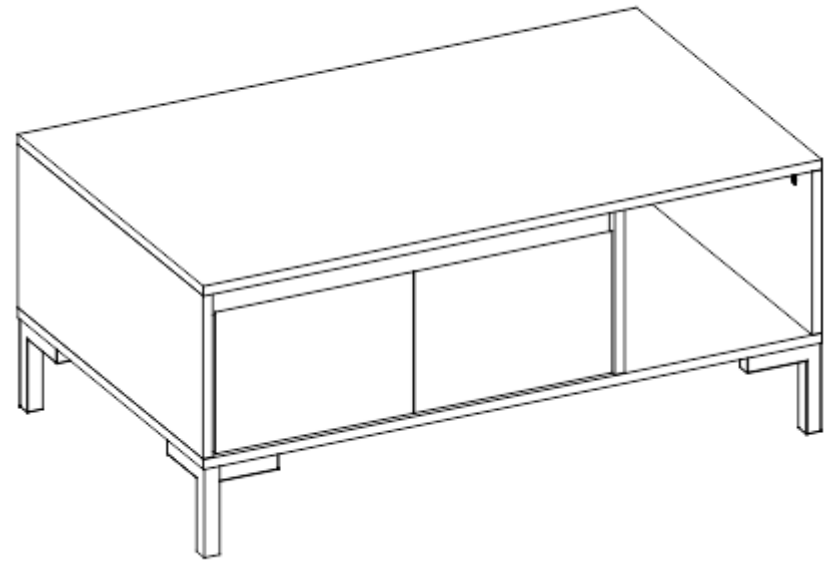

KRA55B/033

Item Name	Korsika 55B
Colors 1	Artisan oak
Colors 2	
Colors 3	
Colors 4	
Colors 5	

		Finishing
Panels material 1	Chipboard	Melamine
Panels material 2		
Panels material 3		
Doors		
Handles material		
Legs material	metal	
Mirror		
Glass		
Edges	ABS	
Soft edges		
Wall fixing fittings		
Extension		
Extension size (cm)		
Extension stored under the top		
Synchronized opening		
Top panel thickness (mm)	16	16
Backrest (material)		
Seat (material)		
Frame (material)		

KRA55B/033