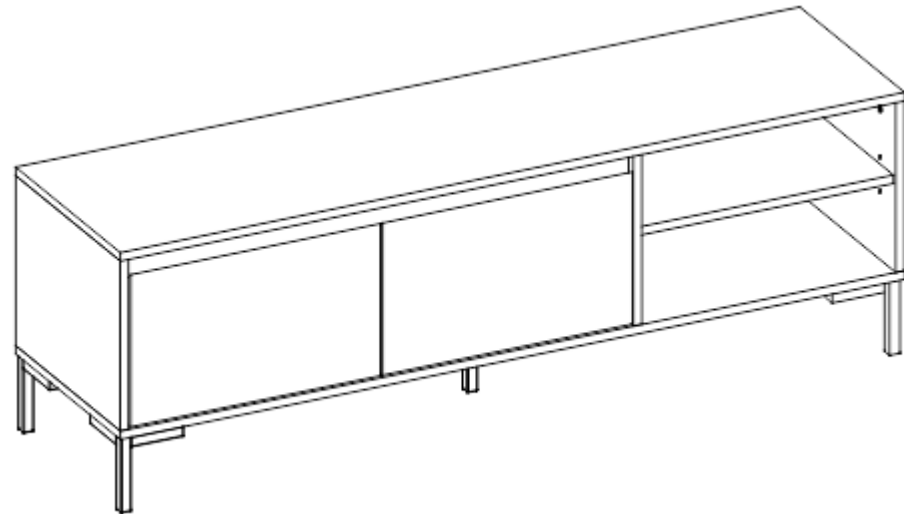

KRA56A/137

Item Name	Korsika 56A
Colors 1	Artisan oak
Colors 2	
Colors 3	
Colors 4	
Colors 5	

		Finishing
Panels material 1	Chipboard	Melamine
Panels material 2		
Panels material 3		
Doors		
Handles material		
Legs material	metal	
Mirror		
Glass		
Edges	ABS/ Papier	
Soft edges		
Wall fixing fittings	yes	
Extension		
Extension size (cm)		
Extension stored under the top		
Synchronized opening		
Top panel thickness (mm)	16	16
Backrest (material)		
Seat (material)		
Frame (material)		

KRA56A/137