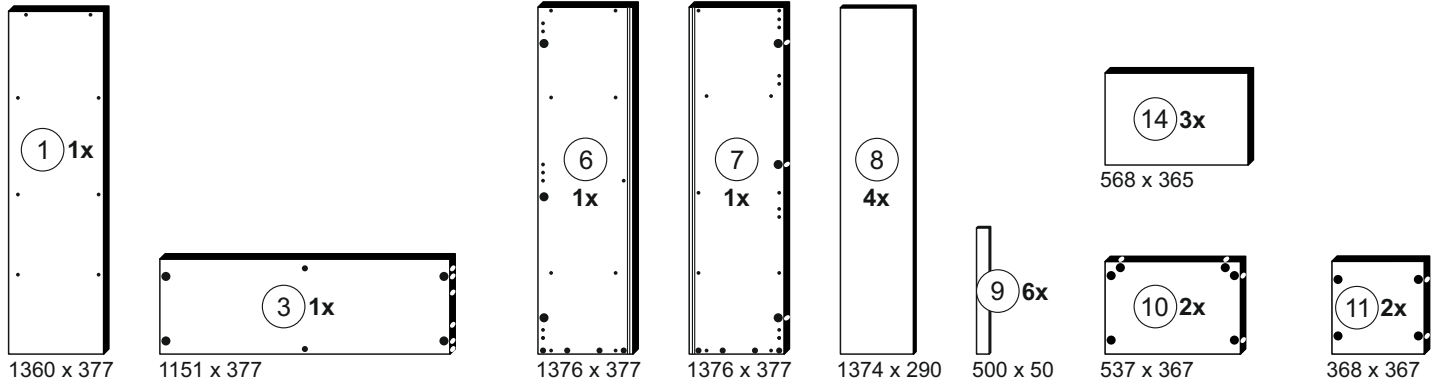

Beutel 1/3

1-10 2x	6,3x50	1-30 54x	3x16	1-80 20x	3,5x13	1-90 6x	3,5x20	1-130 14x	4x27	2-10 46x	h=12mm
2-20 46x		2-160 12x		8-80 1x							

Beutel 2/3

3-07 3x		3-11 7x		3-42 7x	8er

Beutel 3/3

2-103 8x	8x30	3-130 8x		5-130 2x	LEIM	5-185 6x		6-421 3x	

Colli 1/2

Colli 2/2