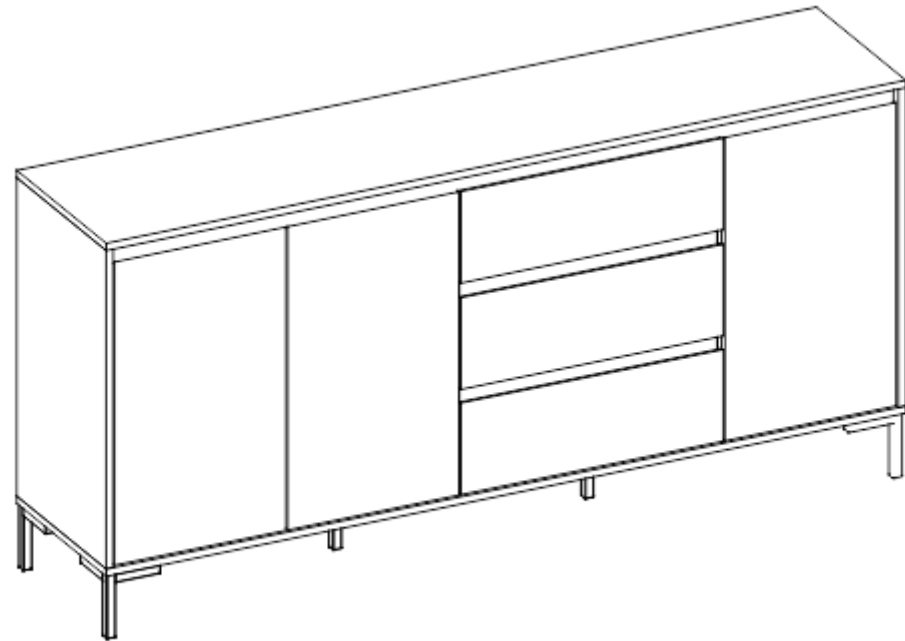

KRA51A/137

Item Name	Korsika 51A
Colors 1	Artisan oak
Colors 2	
Colors 3	
Colors 4	
Colors 5	

		Finishing
Panels material 1	Chipboard	Melamine
Panels material 2		
Panels material 3		
Doors	yes	
Handles material		
Legs material	Metal	
Mirror		
Glass		
Edges	ABS/ Papier	
Soft edges		
Wall fixing fittings	yes	
Extension		
Extension size (cm)		
Extension stored under the top		
Synchronized opening		
Top panel thickness (mm)	16	16
Backrest (material)		
Seat (material)		
Frame (material)		

KRA51A/137