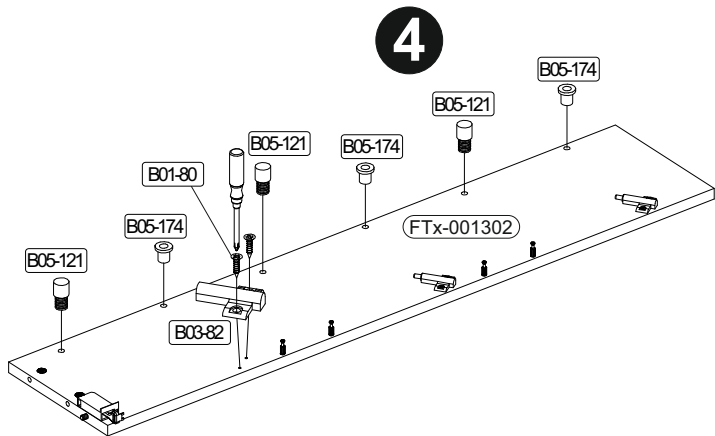

BT1-00458 Colli 1/1

B02-10	 12x ø15x12mm	B02-20	 12x	B02-103	 2x 8x30	B01-10	 4x 6,3x50	B01-200	 24x 6,3x13	B01-80	 30x 3,5x13
B08-40	 2x 5,8x65	B08-70	 2x ø8mm	B08-80	 1x						

BT1-00459 Colli 1/1

B06-425sg	 3x 100x15x22	B03-81	 6x	B03-82	 6x	B05-174	 6x	B05-178	 6x	B05-121	 6x
-----------	--	--------	---	--------	---	---------	---	---------	---	---------	---

BT1-00005 Colli 1/1

B02-173	 4x		B01-123	 8x 4,0x15
---------	---	---	---------	---

▶ SCAN ME

Colli 1/1

1

	B01-200		B01-80		B06-425sg		B05-178	
	24x	6,3x13	18x	3,5x13	3x	100x15x22	6x	

2

	B02-10		B02-20		B02-103		B05-121		B01-80	
	4x	ø15x12mm	8x		2x	8x30	6x		12x	3,5x13
					B03-81		B03-82		B05-174	
					6x		6x		6x	

6

7

8

	B01-10	
	4x	

9

	B02-173			B01-123	
	4x			8x	

10

▶ SCAN ME