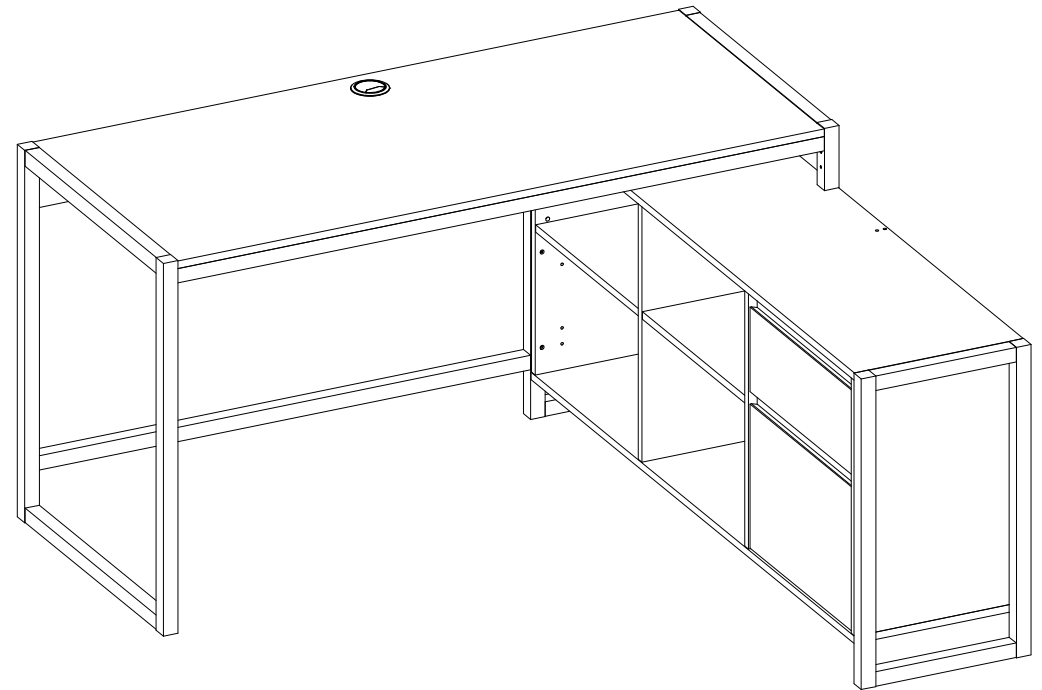

DVR37A/137

Item Name	Denver 37A Eckschreibtisch
Colors 1	Artisan oak / Anthracite
Colors 2	-
Colors 3	-
Colors 4	-
Colors 5	-

		Finishing
Panels material 1	chipboard	ABS/Melamine
Panels material 2	HDF	-
Panels material 3	MDF	-
Doors	chipboard	ABS/Melamine
Handles material	-	-
Legs material	MDF	-
Mirror	-	-
Glass	-	-
Edges	ABS/Melamine	-
Soft edges	No	-
Wall fixing fittings	Yes	-
Extension	-	-
Extension size (cm)	-	-
Extension stored under the top	-	-
Synchronized opening	-	-
Top panel thickness (mm)	15mm	ABS/Melamine

DVR37A/137