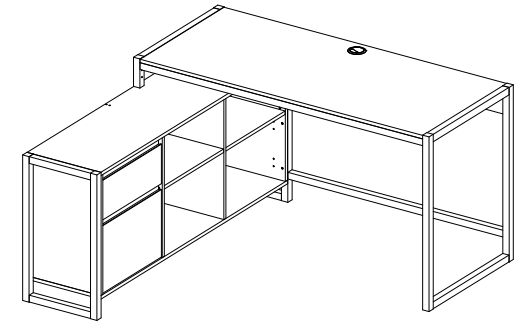

DVR37A/137

Item Name	Denver 37A Eckschreibtisch
Colors 1	Artisan oak / Anthracite
Colors 2	-
Colors 3	-
Colors 4	-
Colors 5	-

		Finishing
Panels material 1	chipboard	ABS/Melamine
Panels material 2	HDF	-
Panels material 3	MDF	-
Doors	chipboard	ABS/Melamine
Handles material	-	-
Legs material	MDF	-
Mirror	-	-
Glass	-	-
Edges	ABS/Melamine	-
Soft edges	No	-
Wall fixing fittings	Yes	-
Extension	-	-
Extension size (cm)	-	-
Extension stored under the top	-	-
Synchronized opening	-	-
Top panel thickness (mm)	15mm	ABS/Melamine

DVR37A/137